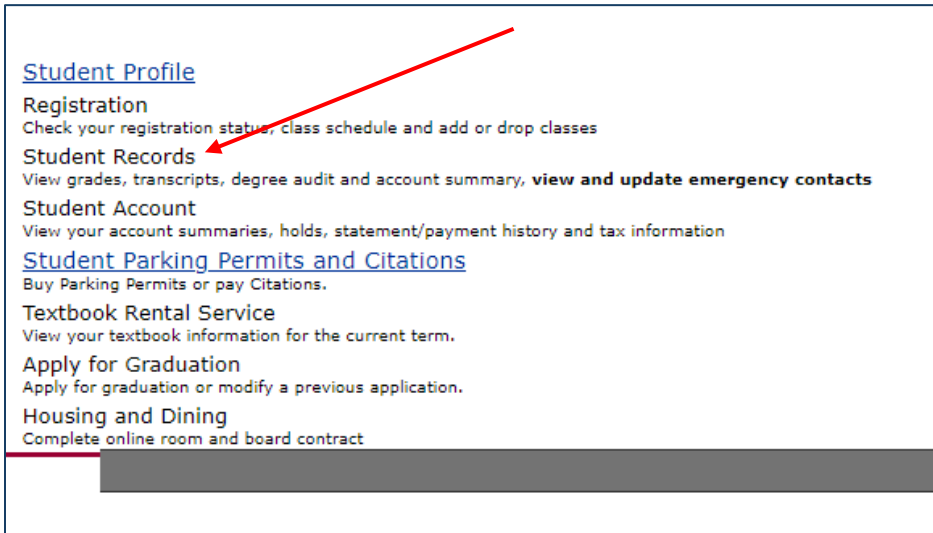

6). Click Student Records.